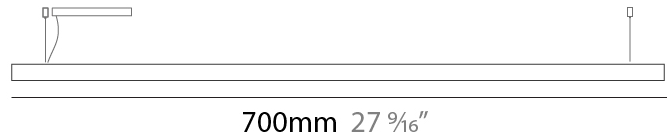

LED60 SUSPENSION

D71015-

base number
Color   Finish
Temperature   Options

1. To build a product code in our configurator select the specify button on the base model # product page
2. To build a manual product code on this datasheet choose from the options listed below in blue font and add the suffix to the base model #

GENERAL

Series: Woodlin
Subseries: LED60
Brand: Tunto
Division: Design
Mounting Type: Suspension
Mounting Location: Ceiling
Subcategory: Profile

PHYSICAL

Shape: Rectangle
Length (mm): 700
Length (in): 27 ⁹/₁₆
Width (mm): 60
Width (in): 2 ³/₈
Height (mm): 60
Height (in): 2 ³/₈
Max. Overall Height (mm): 2060
Max. Overall Height (in): 81 ¹/₈
Light Distribution: Direct
Diffuser: Opal
Fixture Finish: [WAL / ASH / OAK / BLK / WHI](#)
Fixture Material: Wood
Cable Details: 2000mm / 78 3/4"

ELECTRICAL

Lamp Type: LED
Input Wattage (W): 29
Total Output Wattage (W): 25.3
Dimming: Tri-Mode (Non-Dimming and Phase Dimming (120Vac only) and 0-10V Dimming)
Driver Included: Yes
Driver Location: Integrated
Driver Type: Constant Current - Universal
Driver Class: Class 2
Input Voltage (V): 120 - 277
Constant Current (MA): 700

LED

Color Temperature (°K): [2700 / 3000 / 4000](#)
Max. Delivered Lumen (lm): 2180
CRI: >93 CRI
Lamp Life (hrs): 50000

OPTICAL

RATINGS AND CERTIFICATIONS

Certified By: Certified for North American Standards
IP rating: IP20

PROJECT
TYPE
SPECIFIER
QUANTITY
DATE