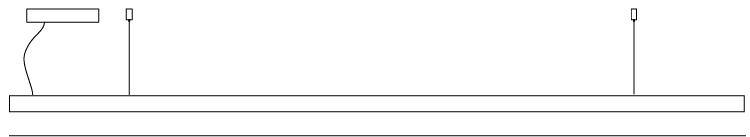

PROJECT
TYPE
SPECIFIER
QUANTITY
DATE

LED28 SUSPENSION

D71009-

base number
Color   Finish
Temperature   Options

1. To build a product code in our configurator select the specify button on the base model # product page
2. To build a manual product code on this datasheet choose from the options listed below in blue font and add the suffix to the base model #

GENERAL

Series: Woodlin
Subseries: LED28
Brand: Tunto
Division: Design
Mounting Type: Suspension
Mounting Location: Ceiling
Subcategory: Profile

PHYSICAL

Shape: Rectangle
Length (mm): 1200
Length (in): 47 1/4
Width (mm): 28
Width (in): 1 1/8
Height (mm): 28
Height (in): 1 1/8
Max. Overall Height (mm): 2028
Max. Overall Height (in): 79 13/16
Light Distribution: Direct
Diffuser: Opal
Fixture Finish: [WAL / ASH / OAK / BLK / WHI](#)
Fixture Material: Wood
Cable Details: 2000mm / 78 3/4"

ELECTRICAL

Lamp Type: LED
Input Wattage (W): 25
Total Output Wattage (W): 20.9
Dimming: Tri-Mode (Non-Dimming and Phase Dimming (120Vac only) and 0-10V Dimming)
Driver Included: Yes
Driver Location: Integrated
Driver Type: Constant Current - Universal
Driver Class: Class 2
Input Voltage (V): 120 - 277
Constant Current (MA): 700

LED

Color Temperature (°K): [2700 / 3000 / 4000](#)
Max. Delivered Lumen (lm): 1300 Standard 3000K
CRI: >93 CRI
Lamp Life (hrs): 50000

OPTICAL

RATINGS AND CERTIFICATIONS

Certified By: Certified for North American Standards
IP rating: IP20

1200mm 47 1/4"

28mm 1 1/8"

Direct