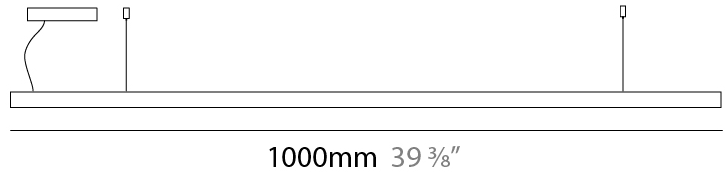

PROJECT
TYPE
SPECIFIER
QUANTITY
DATE

LED28 SUSPENSION

D71008-

base number
Color   Finish
Temperature   Options

1. To build a product code in our configurator select the specify button on the base model # product page
2. To build a manual product code on this datasheet choose from the options listed below in blue font and add the suffix to the base model #

GENERAL

Series: Woodlin
Subseries: LED28
Brand: Tunto
Division: Design
Mounting Type: Suspension
Mounting Location: Ceiling
Subcategory: Profile

PHYSICAL

Shape: Rectangle
Length (mm): 1000
Length (in): 39 ³/₈
Width (mm): 28
Width (in): 1 ¹/₈
Height (mm): 28
Height (in): 1 ¹/₈
Max. Overall Height (mm): 2028
Max. Overall Height (in): 79 ¹³/₁₆
Light Distribution: Direct
Diffuser: Opal
Fixture Finish: [WAL / ASH / OAK / BLK / WHI](#)
Fixture Material: Wood
Cable Details: 2000mm / 78 3/4"

ELECTRICAL

Lamp Type: LED
Input Wattage (W): 21
Total Output Wattage (W): 19
Dimming: Tri-Mode (Non-Dimming and Phase Dimming (120Vac only) and 0-10V Dimming)
Driver Included: Yes
Driver Location: Integrated
Driver Type: Constant Current - Universal
Driver Class: Class 2
Input Voltage (V): 120 - 277
Constant Current (MA): 700

LED

Color Temperature (°K): [2700 / 3000 / 4000](#)
Max. Delivered Lumen (lm): 1200
CRI: >93 CRI
Lamp Life (hrs): 50000

OPTICAL

RATINGS AND CERTIFICATIONS

Certified By: Certified for North American Standards
IP rating: IP20

28mm 1 ¹/₈"

Direct